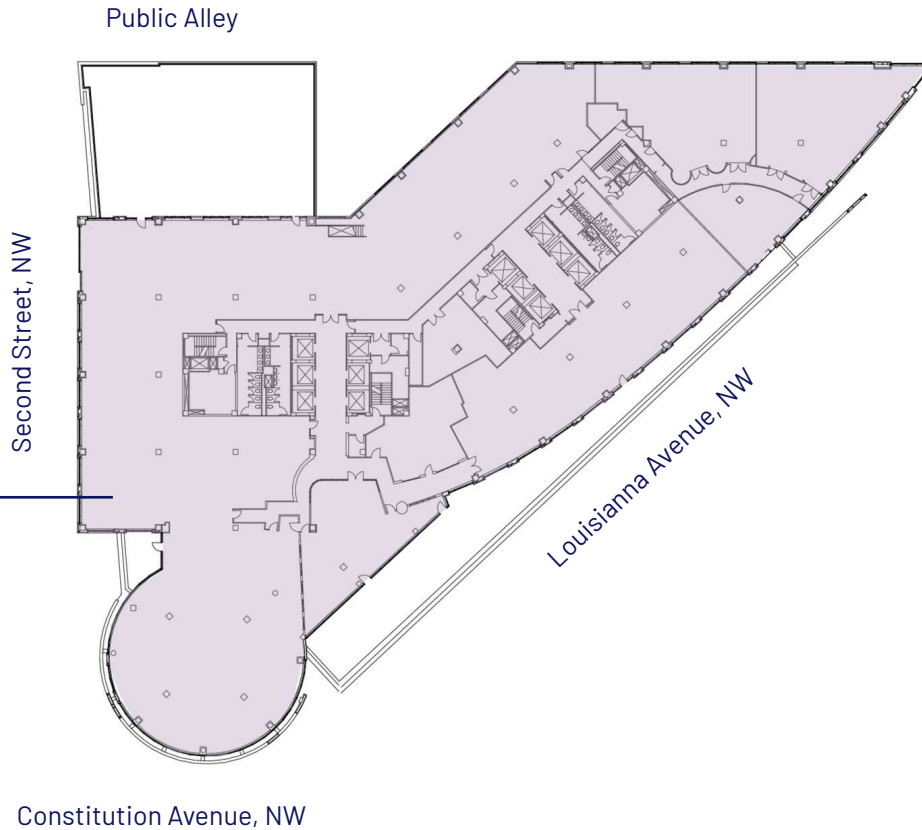

Lincoln

9TH FLOOR

SUITE 900

44,873 RSF

For leasing inquiries  
please contact:

**Merrill Turnbull**  
mturnbull@lpc.com  
202 513 6713

**Adam Biberaj**  
abiberaj@lpc.com  
202 513 6736

**Tim Whitebread**  
twhitebread@lpc.com  
202 513 6712