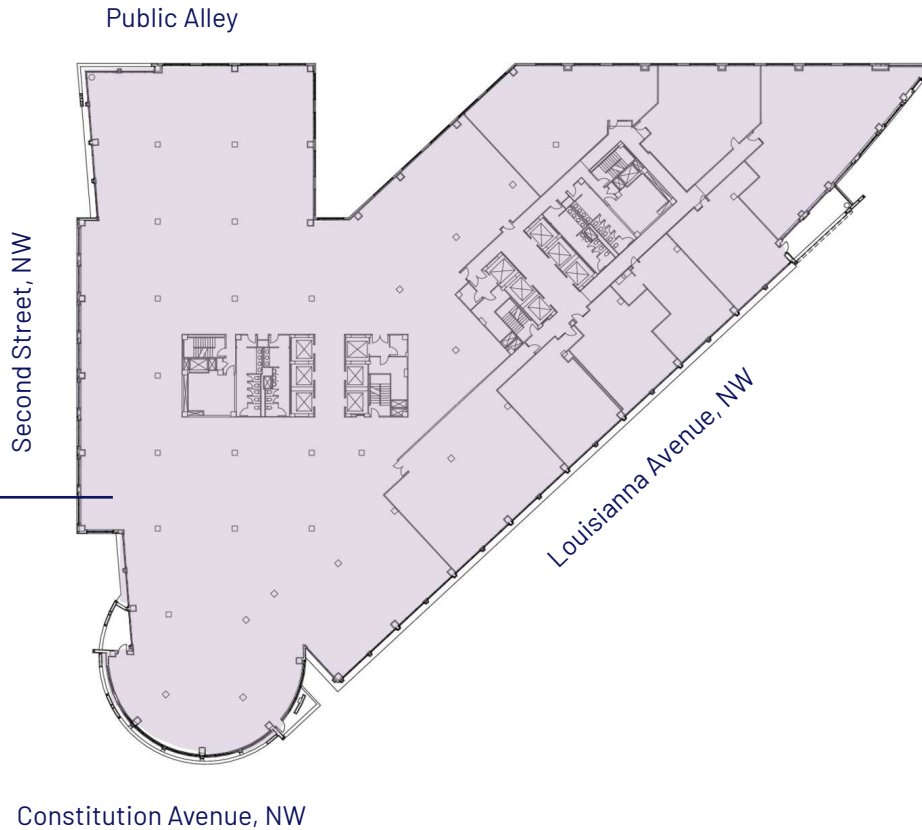

Lincoln

7TH FLOOR

SUITE 700

25,000 - 54,784 RSF

For leasing inquiries
please contact:

Merrill Turnbull
mturnbull@lpc.com
202 513 6713

Adam Biberaj
abiberaj@lpc.com
202 513 6736

Tim Whitebread
twhitebread@lpc.com
202 513 6712