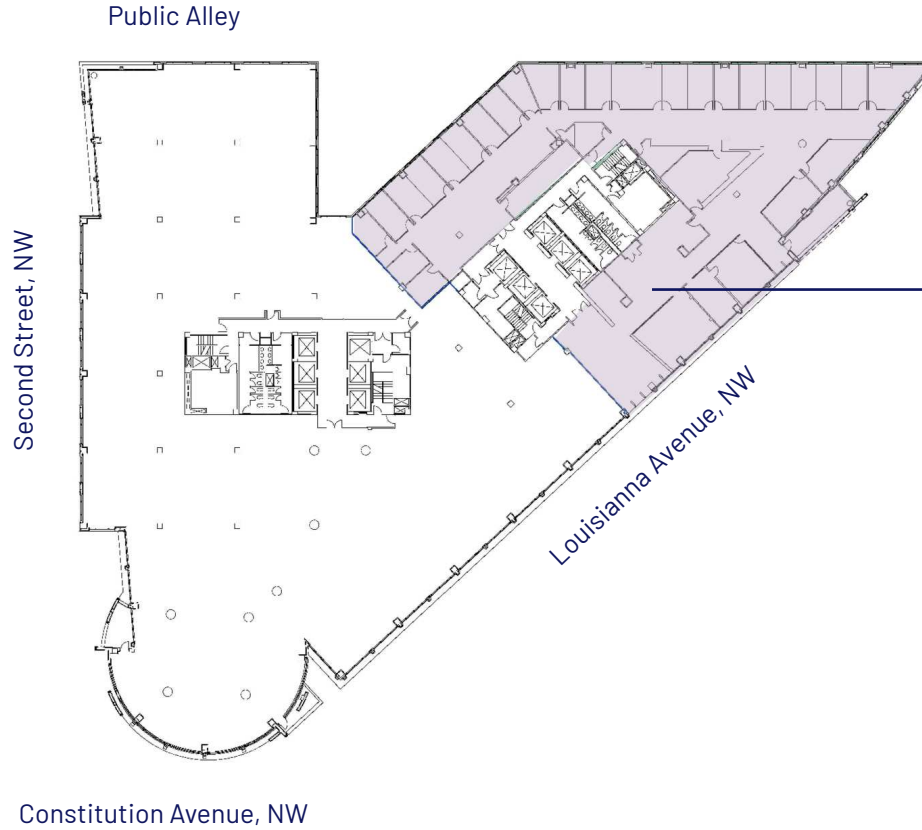

Lincoln

4TH FLOOR

SUITE 400E

17,568 RSF

For leasing inquiries
please contact:

Merrill Turnbull
mturnbull@lpc.com
202 513 6713

Adam Biberaj
abiberaj@lpc.com
202 513 6736

Tim Whitebread
twhitebread@lpc.com
202 513 6712