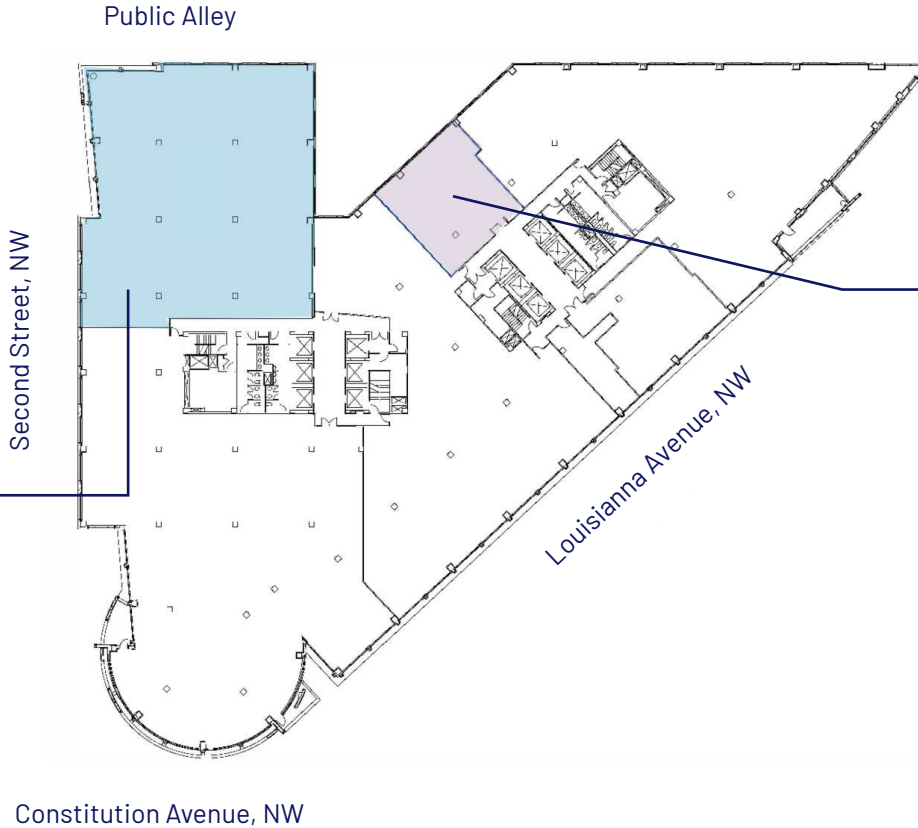

Lincoln

3RD FLOOR

SUITE 320W

10,861 RSF

SUITE 320E

2,187 RSF

For leasing inquiries
please contact:

Merrill Turnbull
mturnbull@lpc.com
202 513 6713