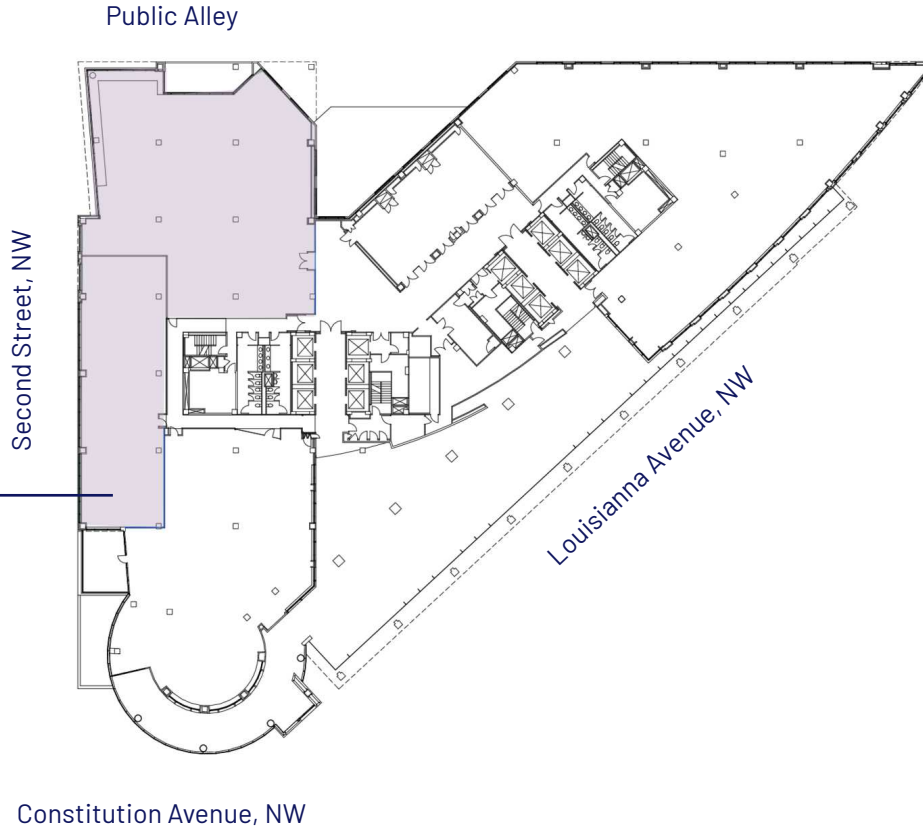

Lincoln

2ND FLOOR

SUITE 220W

3,100 - 14,150 RSF

For leasing inquiries  
please contact:

**Merrill Turnbull**  
mturnbull@lpc.com  
202 513 6713

**Adam Biberaj**  
abiberaj@lpc.com  
202 513 6736

**Tim Whitebread**  
twhitebread@lpc.com  
202 513 6712