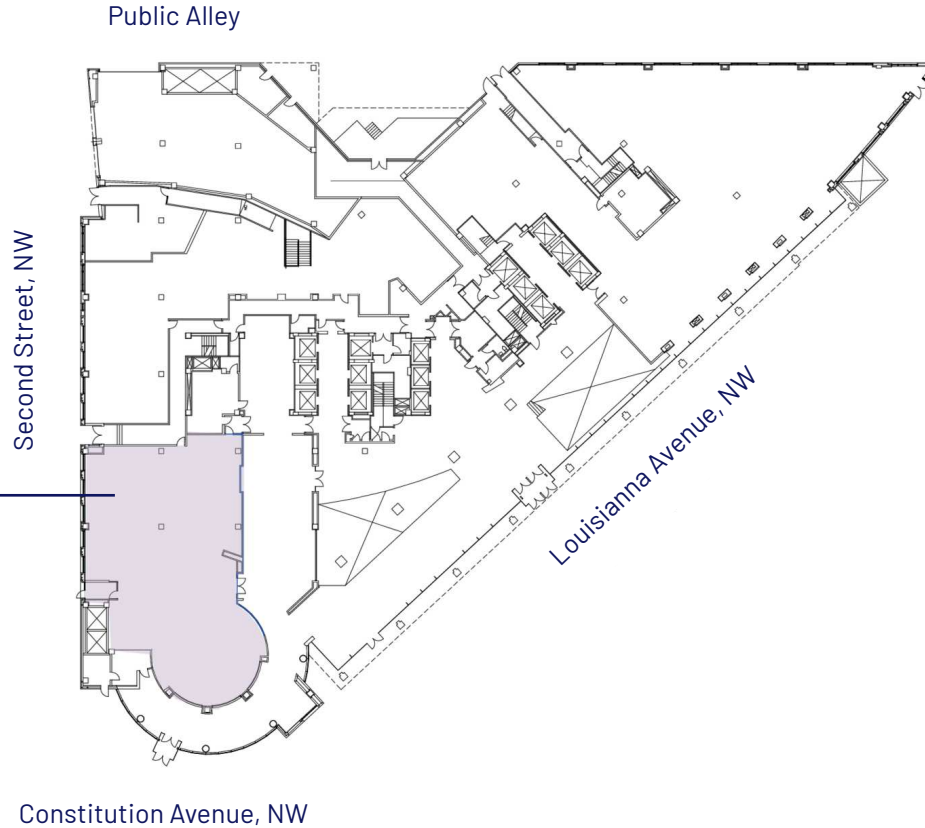

Lincoln

1ST FLOOR

SUITE 100W

6,592 RSF

For leasing inquiries
please contact:

Merrill Turnbull
mturnbull@lpc.com
202 513 6713

Adam Biberaj
abiberaj@lpc.com
202 513 6736

Tim Whitebread
twhitebread@lpc.com
202 513 6712