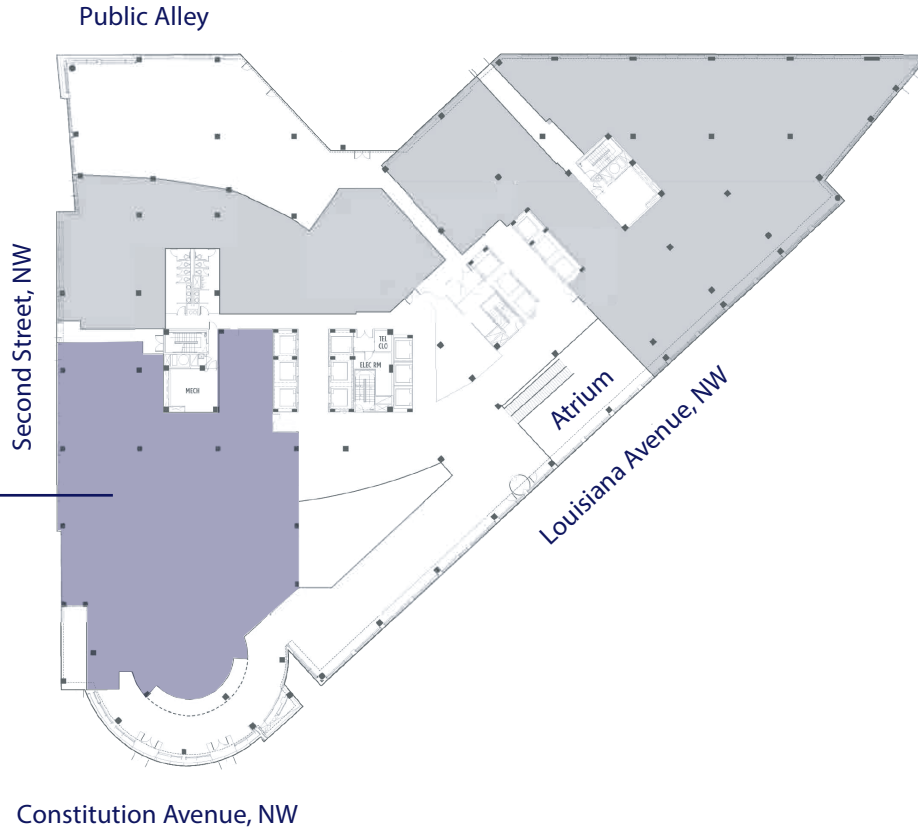

1ST FLOOR

SUITE 100W

12,382 RSF

For leasing inquiries
please contact:

Amy Bowser
amy.bowser@cbre.com
202 423 2196

Brooks Brown
brooks.brown@cbre.com
202 423 2193

Will Donohue
will.donohue@cbre.com
202 423 2194