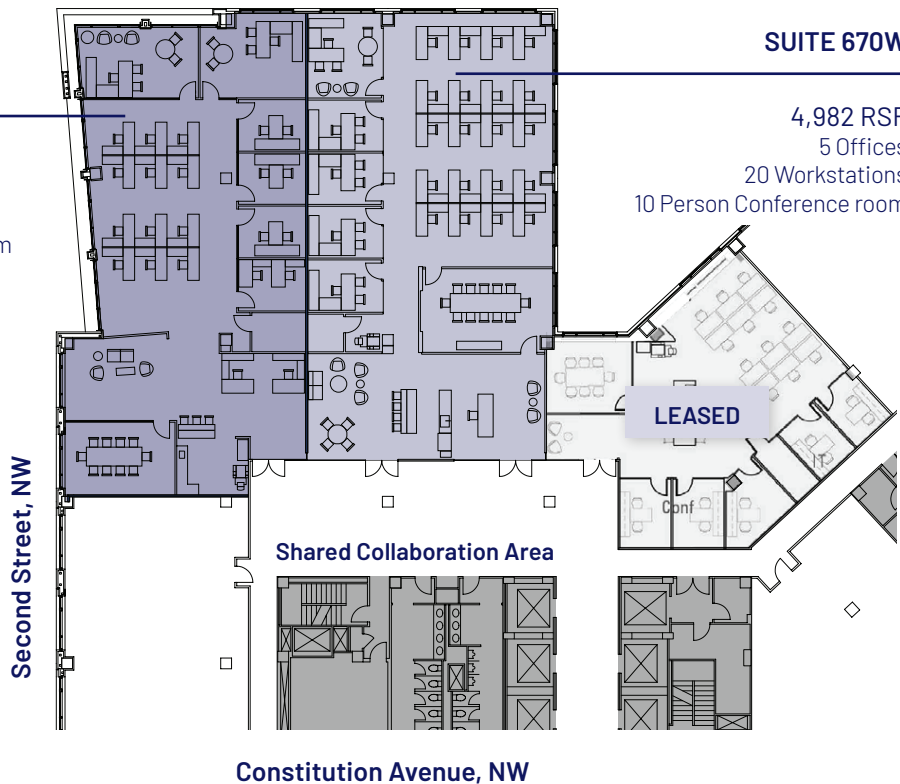

6TH FLOOR

FULLY FURNISHED  
SPEC SUITES

SUITE 680W

4,799 RSF  
6 Offices  
12 Workstations  
10 Person Conference Room

Public Alley

SUITE 670W

4,982 RSF  
5 Offices  
20 Workstations  
10 Person Conference room